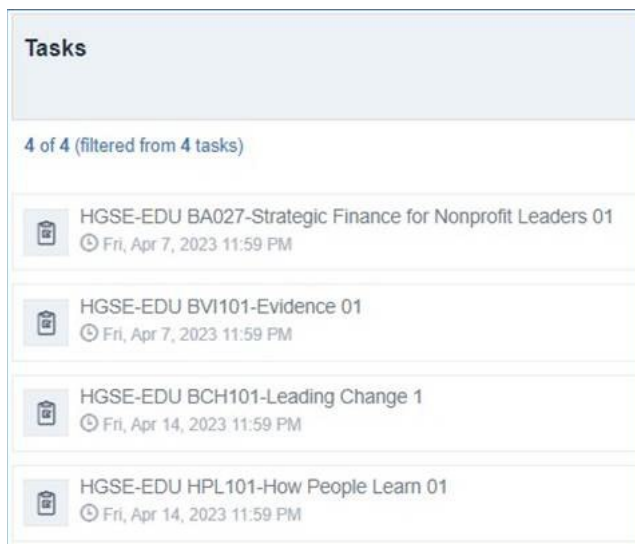

Note that you may return to in-progress course evaluations at any time.